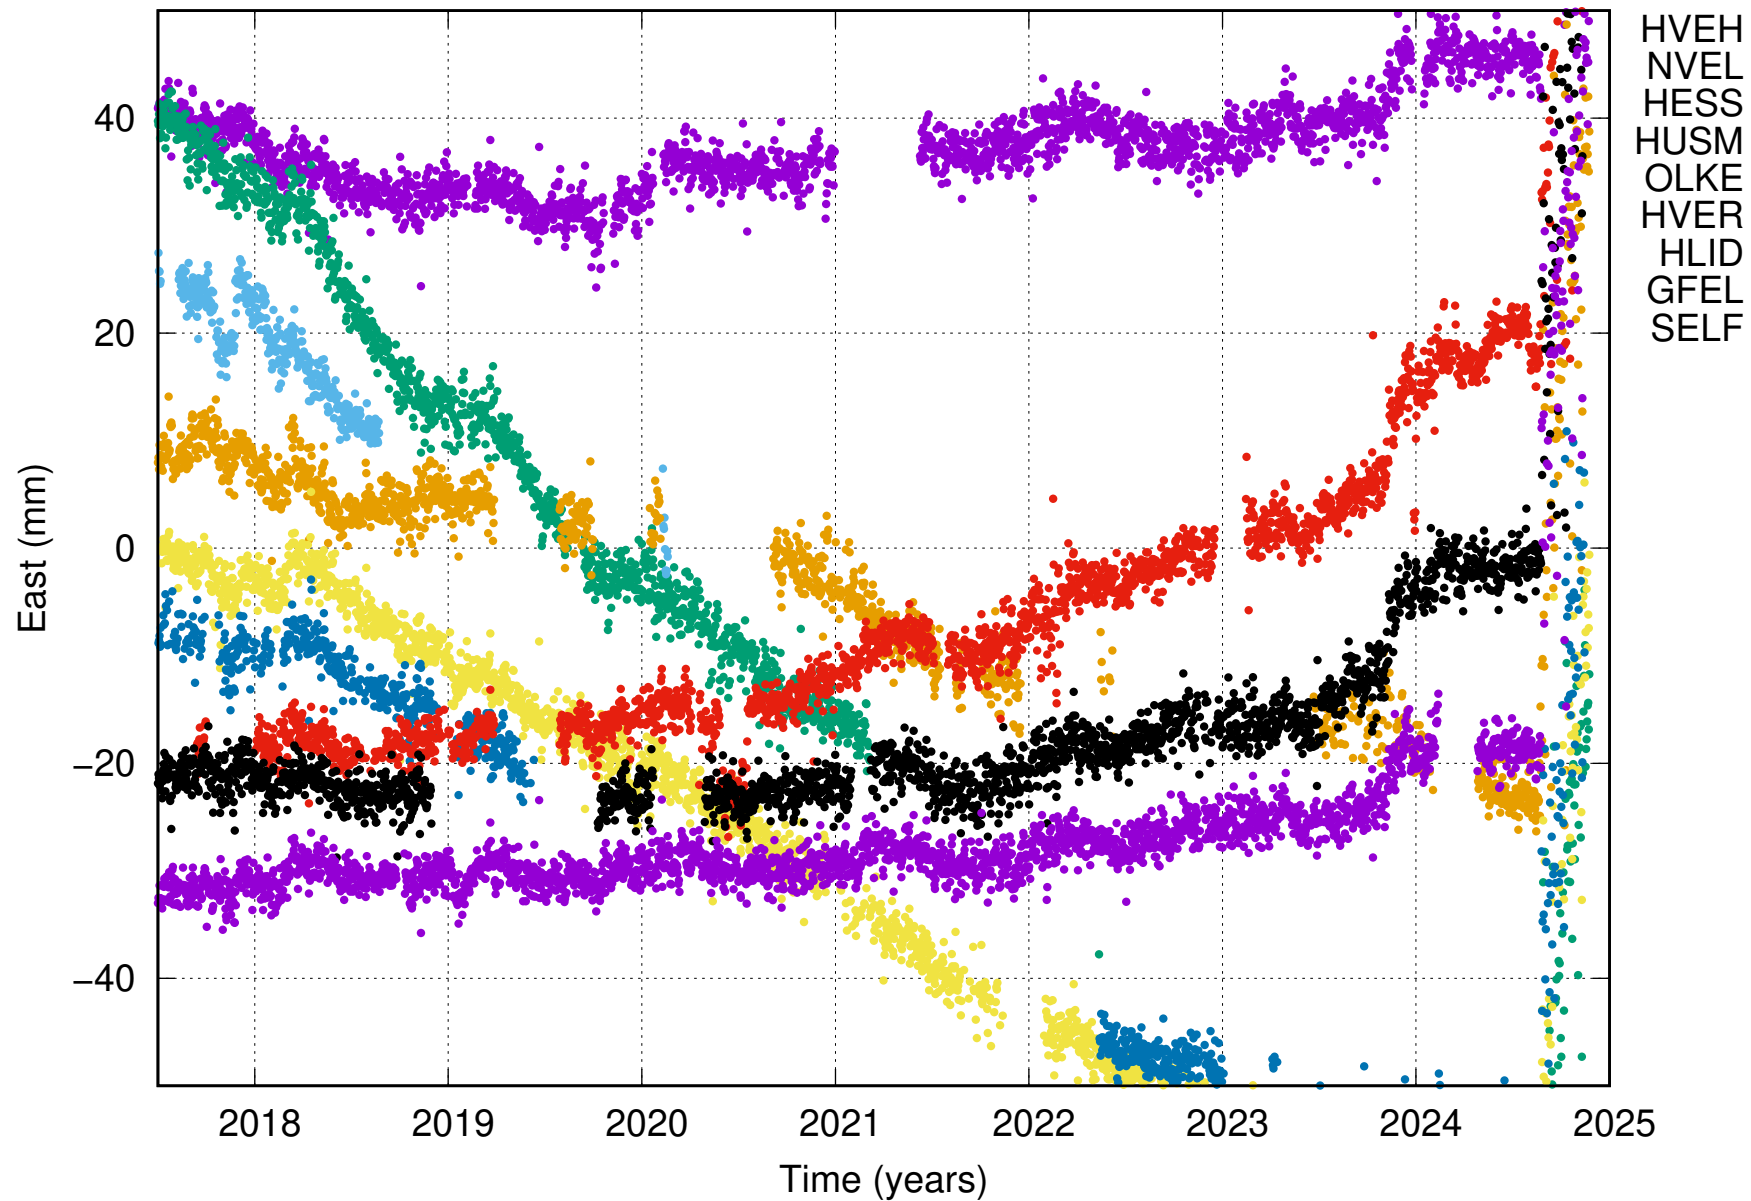

Hengill stations east component in ITRF2008 since 2017.5

Created at UI by HG at 24/11/24 04:26 GMT